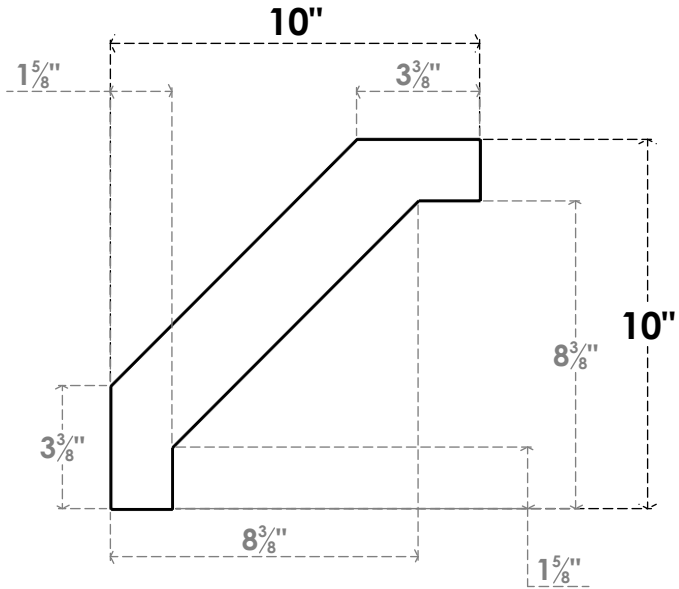

ITEM NUMBER: BRCPO050X10000X10000BUR

5"W X 10"D X 10"H BURLINGTON ARCHITECTURAL GRADE PVC OPEN BRACE

SIDE PROFILE

FRONT PROFILE

ISOMETRIC

EKENA MILLWORK
 2300 WEST MAIN ST.
 CLARKSVILLE, TX 75426
 TOLL FREE: 866-607-0453
 WWW.EKENAMILLWORK.COM