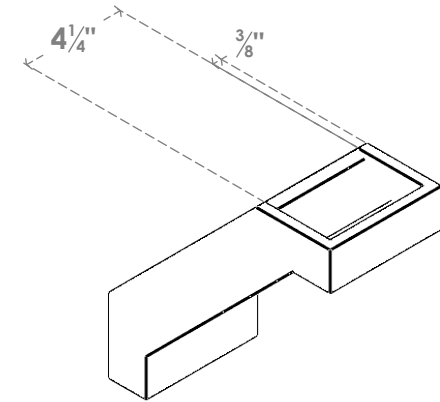

ITEM NUMBER: BRCPO050X10000X10000BUR

5"W X 10"D X 10"H BURLINGTON ARCHITECTURAL GRADE PVC OPEN BRACE

SIDE PROFILE

FRONT PROFILE

ISOMETRIC

EKENA MILLWORK
 2300 WEST MAIN ST.
 CLARKSVILLE, TX 75426
 TOLL FREE: 866-607-0453
 WWW.EKENAMILLWORK.COM