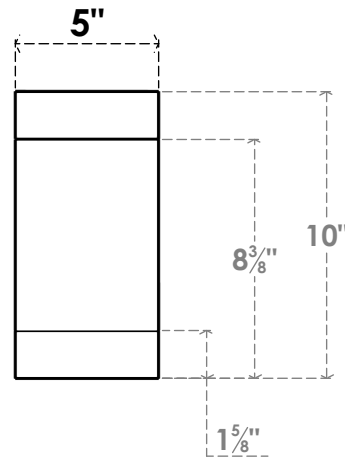

ITEM NUMBER: BRCPO050X10000X10000BUR

5"W X 10"D X 10"H BURLINGTON ARCHITECTURAL GRADE PVC OPEN BRACE

SIDE PROFILE

FRONT PROFILE

ISOMETRIC

EKENA MILLWORK
 2300 WEST MAIN ST.
 CLARKSVILLE, TX 75426
 TOLL FREE: 866-607-0453
 WWW.EKENAMILLWORK.COM